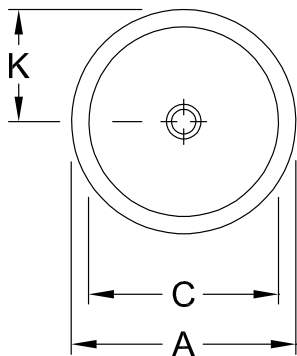

TECHNICAL DRAWINGS

614039

	A	C	G	K	R
6140 51	535	440	630	267	510
6141 51	535	440	630	267	510
6140 45	450	380	660	225	540
6141 45	450	380	660	225	540
6140 39	390	330	680	195	560
6141 39	390	330	680	195	560
6140 34	345	280	695	170	575
6141 34	345	280	695	170	575