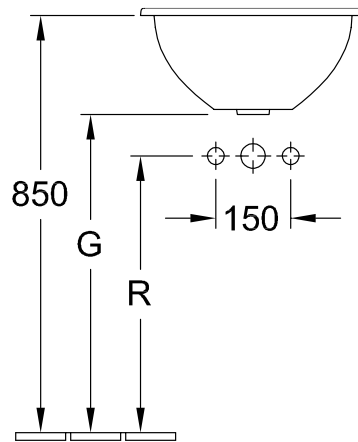

#### 1 . POSITION

<b>Model</b>	<b>614039</b>
Collection	Loop & Friends
PROJECTS	■ DESIGN
Width	390 mm
Weight	7,6 kg
description	outside surface glazed Sanitary porcelain Also available in CeramicPlus incl. template
Tap fitting / Tap hole remark	without tap hole area
Overflow remark	with overflow
material	Sanitary porcelain
Specification texts	Loop & Friends; Built-in washbasin; Sanitary porcelain; Size: Diameter: 390 mm; Round; outside surface glazed; without tap hole area; with overflow; incl. template

614039

	A	C	G	K	R
6140 51	535	440	630	267	510
6141 51	535	440	630	267	510
6140 45	450	380	660	225	540
6141 45	450	380	660	225	540
6140 39	390	330	680	195	560
6141 39	390	330	680	195	560
6140 34	345	280	695	170	575
6141 34	345	280	695	170	575